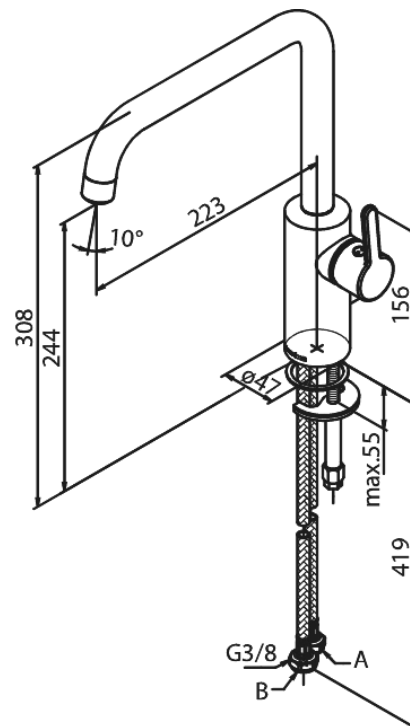

FM Mattsson Denmark ApS
Hvidkærvej 48, 5250 Odense SV, DK-56416218

+45 88 33 00 34 damixa-international@fmmattssongroup.com

Mere information på damixa.com

damixa